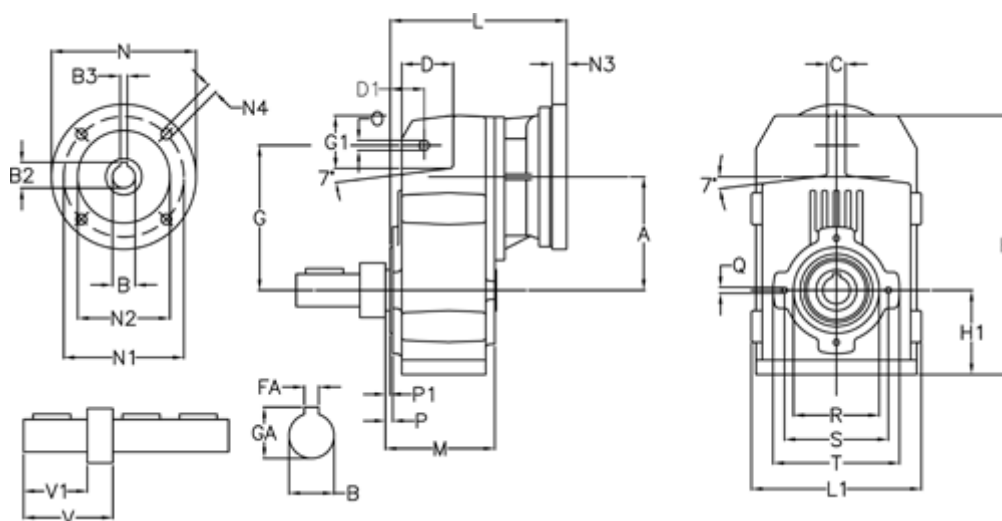

Data Sheet

Article number: 29560406021230
 Description: Shaft mounted gear
 A413R-60,2-P80B5

Measures

A = 175.75	FA = 12	M = 144.0	Q = M12x19
B = 40	G = 218	N = 200	R = 130
B1 = 19	G1 = 97.5	N1 = 165	S = 165
B2 = 21.8	GA = 43.0	N2 = 130	T = 200
B3 = 6	H = 389.0	N4 = M10x20	V = 112.5
C = 16	H1 = 116.0	O = 14	V1 = 80
D = 79.0	L = 265.5	P = 7.5	
D1 = 56.5	L1 = 242	P1 = 3.5	